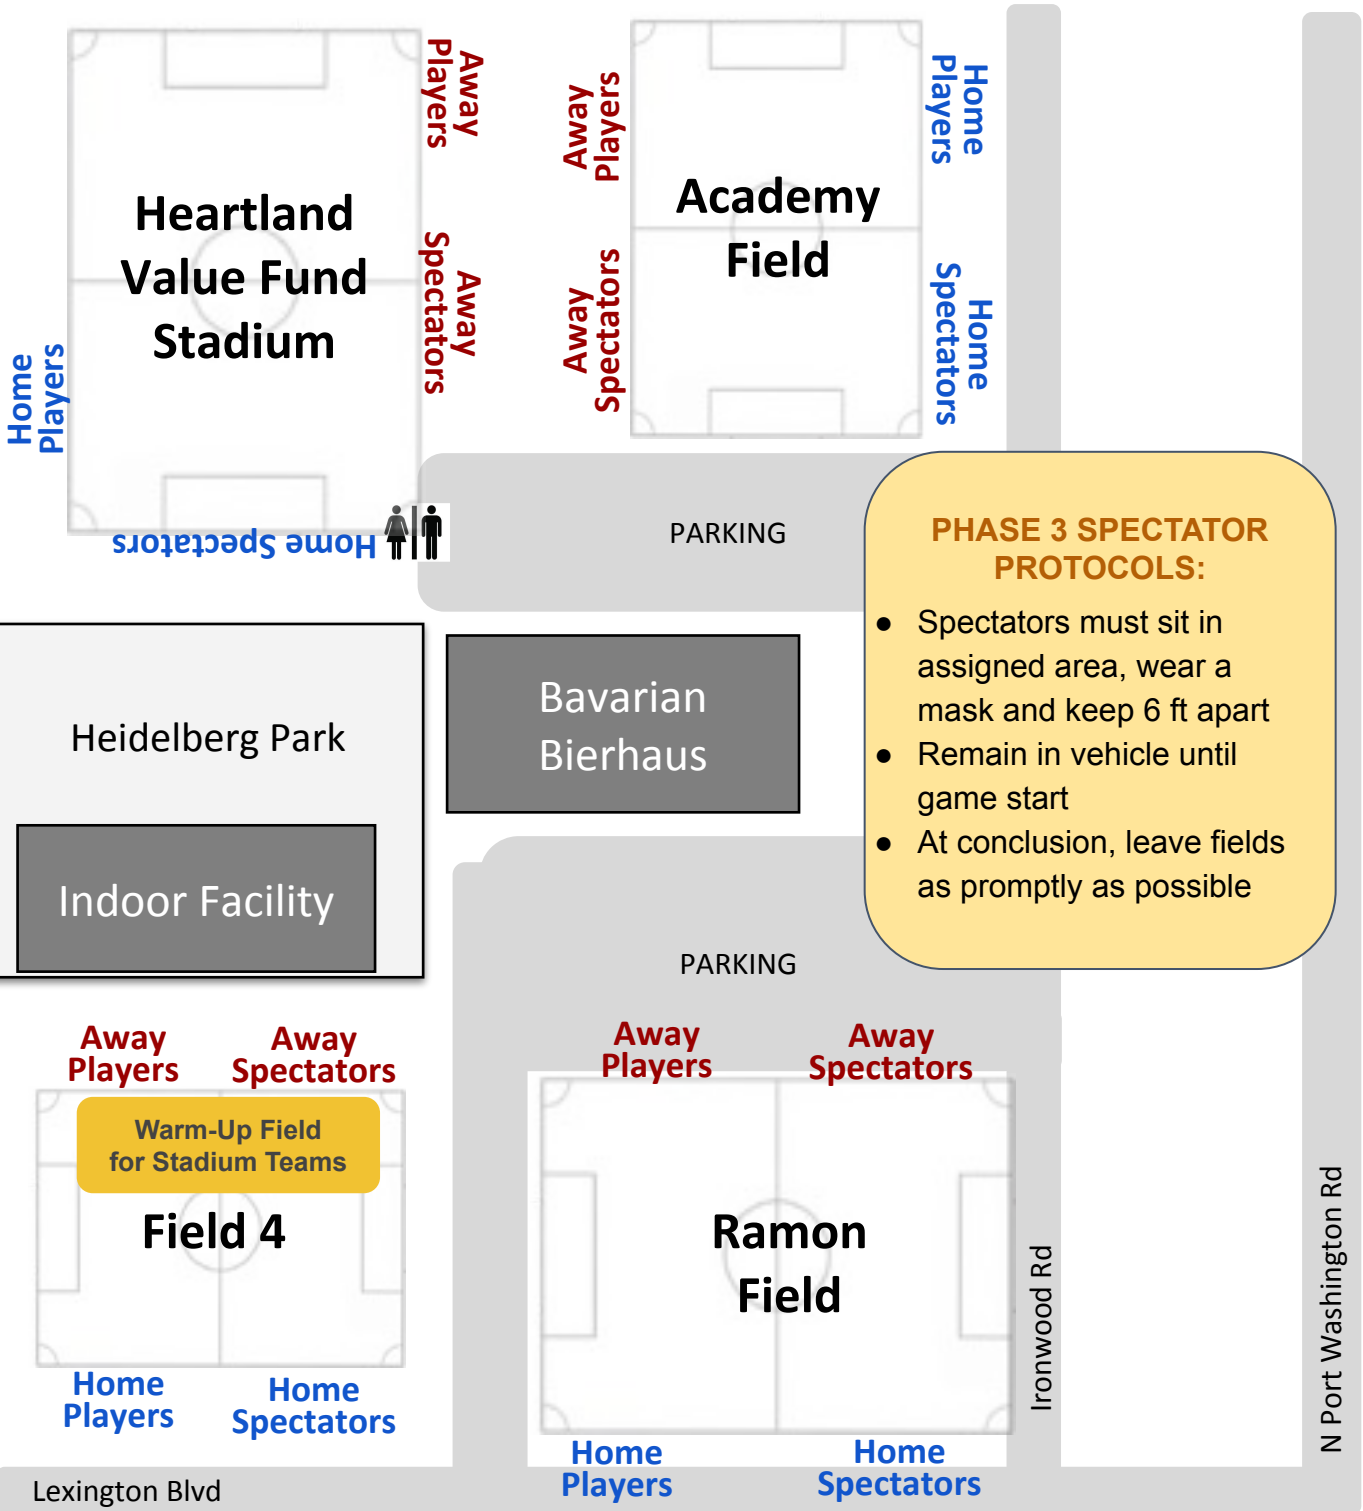

BAVARIAN SOCCER CLUB

700 W Lexington Blvd | Glendale, WI 53217

PHASE 3 SPECTATOR PROTOCOLS:

- Spectators must sit in assigned area, wear a mask and keep 6 ft apart
- Remain in vehicle until game start
- At conclusion, leave fields as promptly as possible