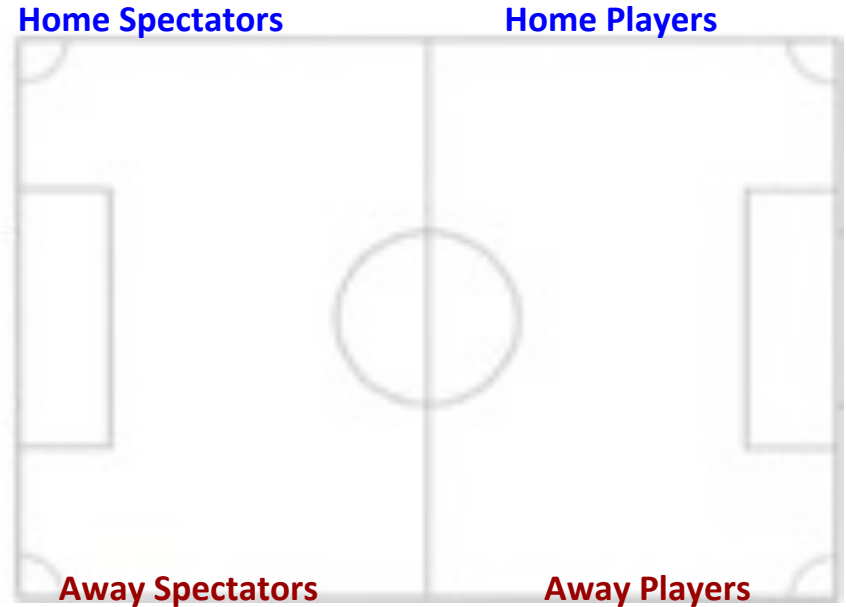

BAVARIAN SOCCER CLUB

Ramon Field

9U & 12U

13U & Older

Parking

Bavarian
Bierhaus